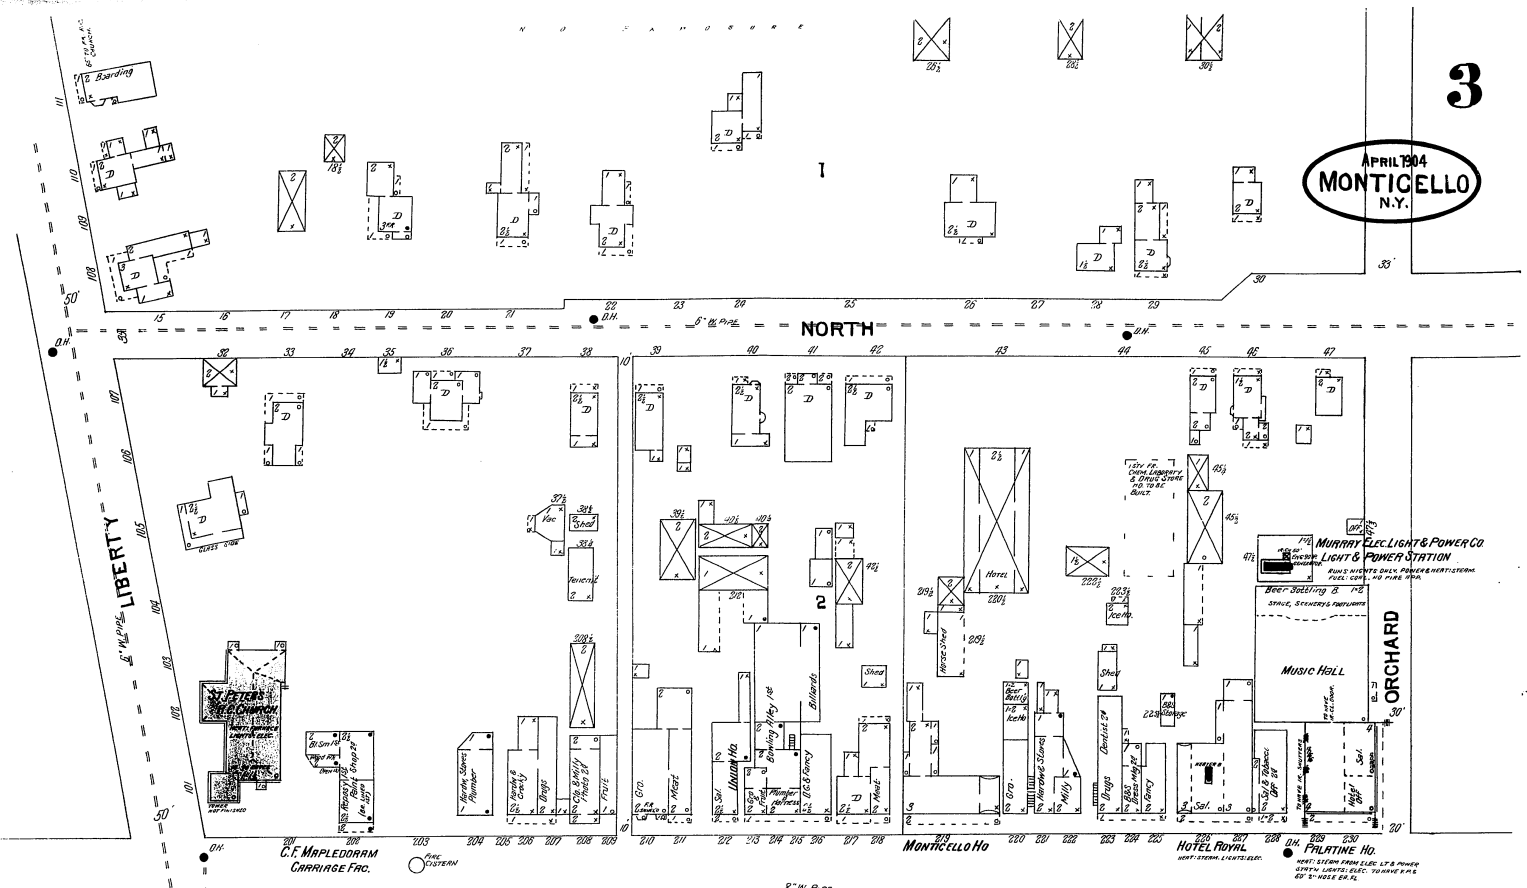

APRIL 1904
MONTICELLO
N.Y.

MAIN

Scale of Feet.
50 40 30 20 10 0 50 100 150

Map Division
BUREAU OF ENGINEERS